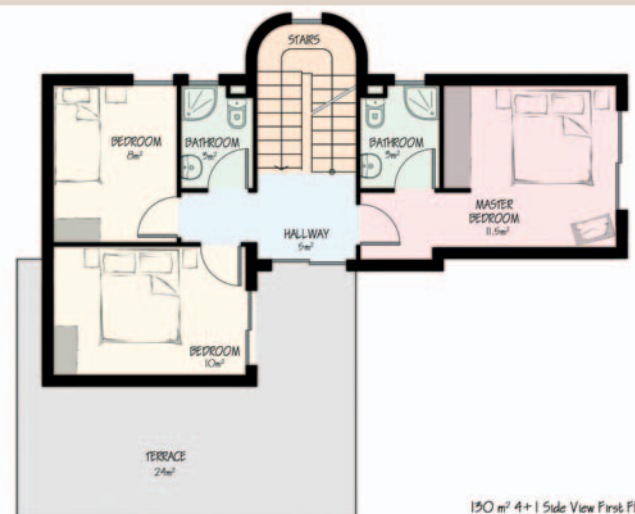

4 BEDROOM VILLA

- Minimum size plot of 500m²
- 130m²
- 4 bedrooms
- 1 living room
- 3 bathrooms (including 1 ensuite)
- 1 terrace
- 1 roof terrace
- Private swimming pool (optional)
- Stoned wall plot
- Gated entrance
- Private garden
- Panoramic view

130 m² 4+1 Side View Ground Floor Plan

130 m² 4+1 Side View First Floor Plan